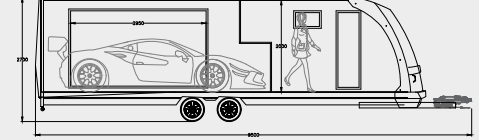

50 years of passion

	F 2 0	F 2 6	F 3 0	F 3 5
				
Gross (kg)	2,000	2,600	3,000	3,500
Load (kg)	1,250	1,600	1,900	2,300
Unladen trailer weight (kg)	850	1,000	1,100	1,200
Load bed length (m)	4,96	5,20	5,20	5,20
Load bed width (m)	1,97	2,18	2,18	2,18
Internal height (m)	1,62*	1,62*	1,62*	1,62*
Overall length (m)	6,16	6,60	6,60	6,60
Overall width (m)	2,10	2,30	2,30	2,30
Overall height (m)	2.17	2,25	2,25	2,30
Wheel size	195/50 R10	195/55 R10	195/55 R10	195/55 R13
Axles	2	2	2	2
Spare wheel	✓	✓	✓	✓
Heavy duty jockey wheel	✓	✓	✓	✓
Storage	Central	8 lockers under side platforms	8 lockers under side platforms	8 lockers under side platforms
Rear access	Ramp with load absorbers	Ramp with load absorbers	Ramp with load absorbers	Ramp with load absorbers
Side doors	Single with load absorbers	Single with load absorbers	Single with load absorbers	Single with load absorbers
Front access hatch	✓	✓	✓	✓
Loading winch	Manual, up to 500kg	Manual, up to 900kg	Manual, up to 900kg	Manual, up to 900kg
240v External Connector	✓	✓	✓	✓
Price*	£12,840	£16,140	£17,100	£17,990

MS LIVING 7.4

MS LIVING 8.2

MS LIVING 9.5

Turatello **LIVING** editions also come with 2 side windows, wardrobe with hangers and shelves, fold away table, double bed, enclosed shower, sink, chemical toilet, hot water boiler, refrigerator and all round insulated walls.