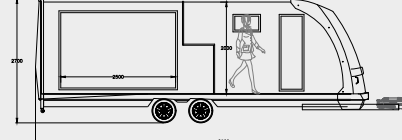

50 years of passion

	F 2 0	F 2 6	F 3 0	F 3 5
				
Gross (kg)	2,000	2,600	3,000	3,500
Load (kg)	1,250	1,600	1,900	2,300
Unladen trailer weight (kg)	850	1,000	1,100	1,200
Load bed length (m)	4,96	5,20	5,20	5,20
Load bed width (m)	1,97	2,18	2,18	2,18
Internal height (m)	1,62*	1,62*	1,62*	1,62*
Overall length (m)	6,16	6,60	6,60	6,60
Overall width (m)	2,10	2,30	2,30	2,30
Overall height (m)	2.17	2,25	2,25	2,30
Wheel size	195/50 R10	195/55 R10	195/55 R10	195/55 R13
Axles	2	2	2	2
Spare wheel	✓	✓	✓	✓
Heavy duty jockey wheel	✓	✓	✓	✓
Storage	Central	8 lockers under side platforms	8 lockers under side platforms	8 lockers under side platforms
Rear access	Ramp with load absorbers	Ramp with load absorbers	Ramp with load absorbers	Ramp with load absorbers
Side doors	Single with load absorbers	Single with load absorbers	Single with load absorbers	Single with load absorbers
Front access hatch	✓	✓	✓	✓
Loading winch	Manual, up to 500kg	Manual, up to 900kg	Manual, up to 900kg	Manual, up to 900kg
240v External Connector	✓	✓	✓	✓
Price*	£12,840	£16,140	£17,100	£17,990

MS LIVING 7.4

MS LIVING 8.2

MS LIVING 9.5

Turatello **LIVING** editions also come with 2 side windows, wardrobe with hangers and shelves, fold away table, double bed, enclosed shower, sink, chemical toilet, hot water boiler, refrigerator and all round insulated walls.