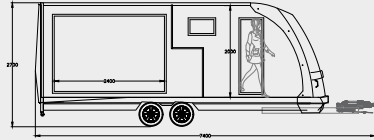

50 years of passion

	F 2 0	F 2 6	F 3 0	F 3 5
				
Gross (kg)	2,000	2,600	3,000	3,500
Load (kg)	1,250	1,600	1,900	2,300
Unladen trailer weight (kg)	850	1,000	1,100	1,200
Load bed length (m)	4,96	5,20	5,20	5,20
Load bed width (m)	1,97	2,18	2,18	2,18
Internal height (m)	1,62*	1,62*	1,62*	1,62*
Overall length (m)	6,16	6,60	6,60	6,60
Overall width (m)	2,10	2,30	2,30	2,30
Overall height (m)	2.17	2,25	2,25	2,30
Wheel size	195/50 R10	195/55 R10	195/55 R10	195/55 R13
Axles	2	2	2	2
Spare wheel	✓	✓	✓	✓
Heavy duty jockey wheel	✓	✓	✓	✓
Storage	Central	8 lockers under side platforms	8 lockers under side platforms	8 lockers under side platforms
Rear access	Ramp with load absorbers	Ramp with load absorbers	Ramp with load absorbers	Ramp with load absorbers
Side doors	Single with load absorbers	Single with load absorbers	Single with load absorbers	Single with load absorbers
Front access hatch	✓	✓	✓	✓
Loading winch	Manual, up to 500kg	Manual, up to 900kg	Manual, up to 900kg	Manual, up to 900kg
240v External Connector	✓	✓	✓	✓
Price*	£12,840	£16,140	£17,100	£17,990

MS LIVING 7.4

MS LIVING 8.2

MS LIVING 9.5

Turatello **LIVING** editions also come with 2 side windows, wardrobe with hangers and shelves, fold away table, double bed, enclosed shower, sink, chemical toilet, hot water boiler, refrigerator and all round insulated walls.