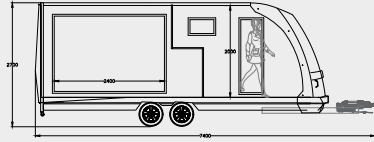

*50 years of passion*

	F 2 0	F 2 6	F 3 0	F 3 5
				
<b>Gross (kg)</b>	2,000	2,600	3,000	3,500
<b>Load (kg)</b>	1,250	1,600	1,900	2,300
<b>Unladen trailer weight (kg)</b>	850	1,000	1,100	1,200
<b>Load bed length (m)</b>	4,96	5,20	5,20	5,20
<b>Load bed width (m)</b>	1,97	2,18	2,18	2,18
<b>Internal height (m)</b>	1,62*	1,62*	1,62*	1,62*
<b>Overall length (m)</b>	6,16	6,60	6,60	6,60
<b>Overall width (m)</b>	2,10	2,30	2,30	2,30
<b>Overall height (m)</b>	2.17	2,25	2,25	2,30
<b>Wheel size</b>	195/50 R10	195/55 R10	195/55 R10	195/55 R13
<b>Axles</b>	2	2	2	2
<b>Spare wheel</b>	✓	✓	✓	✓
<b>Heavy duty jockey wheel</b>	✓	✓	✓	✓
<b>Storage</b>	Central	8 lockers under side platforms	8 lockers under side platforms	8 lockers under side platforms
<b>Rear access</b>	Ramp with load absorbers	Ramp with load absorbers	Ramp with load absorbers	Ramp with load absorbers
<b>Side doors</b>	Single with load absorbers	Single with load absorbers	Single with load absorbers	Single with load absorbers
<b>Front access hatch</b>	✓	✓	✓	✓
<b>Loading winch</b>	Manual, up to 500kg	Manual, up to 900kg	Manual, up to 900kg	Manual, up to 900kg
<b>240v External Connector</b>	✓	✓	✓	✓
<b>Price*</b>	<b>£12,840</b>	<b>£16,140</b>	<b>£17,100</b>	<b>£17,990</b>

**MS LIVING 7.4**

**MS LIVING 8.2**

**MS LIVING 9.5**

Turatello **LIVING** editions also come with 2 side windows, wardrobe with hangers and shelves, fold away table, double bed, enclosed shower, sink, chemical toilet, hot water boiler, refrigerator and all round insulated walls.