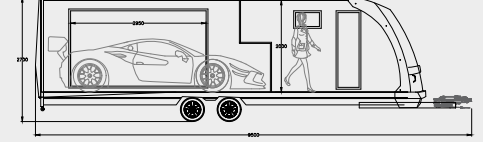

*50 years of passion*

	F 2 0	F 2 6	F 3 0	F 3 5
				
<b>Gross (kg)</b>	2,000	2,600	3,000	3,500
<b>Load (kg)</b>	1,250	1,600	1,900	2,300
<b>Unladen trailer weight (kg)</b>	850	1,000	1,100	1,200
<b>Load bed length (m)</b>	4,96	5,20	5,20	5,20
<b>Load bed width (m)</b>	1,97	2,18	2,18	2,18
<b>Internal height (m)</b>	1,62*	1,62*	1,62*	1,62*
<b>Overall length (m)</b>	6,16	6,60	6,60	6,60
<b>Overall width (m)</b>	2,10	2,30	2,30	2,30
<b>Overall height (m)</b>	2.17	2,25	2,25	2,30
<b>Wheel size</b>	195/50 R10	195/55 R10	195/55 R10	195/55 R13
<b>Axles</b>	2	2	2	2
<b>Spare wheel</b>	✓	✓	✓	✓
<b>Heavy duty jockey wheel</b>	✓	✓	✓	✓
<b>Storage</b>	Central	8 lockers under side platforms	8 lockers under side platforms	8 lockers under side platforms
<b>Rear access</b>	Ramp with load absorbers	Ramp with load absorbers	Ramp with load absorbers	Ramp with load absorbers
<b>Side doors</b>	Single with load absorbers	Single with load absorbers	Single with load absorbers	Single with load absorbers
<b>Front access hatch</b>	✓	✓	✓	✓
<b>Loading winch</b>	Manual, up to 500kg	Manual, up to 900kg	Manual, up to 900kg	Manual, up to 900kg
<b>240v External Connector</b>	✓	✓	✓	✓
<b>Price*</b>	<b>£12,840</b>	<b>£16,140</b>	<b>£17,100</b>	<b>£17,990</b>

**MS LIVING 7.4**

**MS LIVING 8.2**

**MS LIVING 9.5**

Turatello **LIVING** editions also come with 2 side windows, wardrobe with hangers and shelves, fold away table, double bed, enclosed shower, sink, chemical toilet, hot water boiler, refrigerator and all round insulated walls.