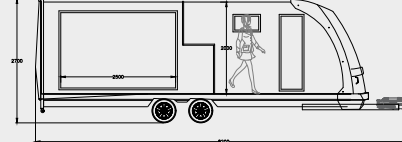

*50 years of passion*

	F 2 0	F 2 6	F 3 0	F 3 5
				
<b>Gross (kg)</b>	2,000	2,600	3,000	3,500
<b>Load (kg)</b>	1,250	1,600	1,900	2,300
<b>Unladen trailer weight (kg)</b>	850	1,000	1,100	1,200
<b>Load bed length (m)</b>	4,96	5,20	5,20	5,20
<b>Load bed width (m)</b>	1,97	2,18	2,18	2,18
<b>Internal height (m)</b>	1,62*	1,62*	1,62*	1,62*
<b>Overall length (m)</b>	6,16	6,60	6,60	6,60
<b>Overall width (m)</b>	2,10	2,30	2,30	2,30
<b>Overall height (m)</b>	2.17	2,25	2,25	2,30
<b>Wheel size</b>	195/50 R10	195/55 R10	195/55 R10	195/55 R13
<b>Axles</b>	2	2	2	2
<b>Spare wheel</b>	✓	✓	✓	✓
<b>Heavy duty jockey wheel</b>	✓	✓	✓	✓
<b>Storage</b>	Central	8 lockers under side platforms	8 lockers under side platforms	8 lockers under side platforms
<b>Rear access</b>	Ramp with load absorbers	Ramp with load absorbers	Ramp with load absorbers	Ramp with load absorbers
<b>Side doors</b>	Single with load absorbers	Single with load absorbers	Single with load absorbers	Single with load absorbers
<b>Front access hatch</b>	✓	✓	✓	✓
<b>Loading winch</b>	Manual, up to 500kg	Manual, up to 900kg	Manual, up to 900kg	Manual, up to 900kg
<b>240v External Connector</b>	✓	✓	✓	✓
<b>Price*</b>	<b>£12,840</b>	<b>£16,140</b>	<b>£17,100</b>	<b>£17,990</b>

**MS LIVING 7.4**

**MS LIVING 8.2**

**MS LIVING 9.5**

Turatello **LIVING** editions also come with 2 side windows, wardrobe with hangers and shelves, fold away table, double bed, enclosed shower, sink, chemical toilet, hot water boiler, refrigerator and all round insulated walls.